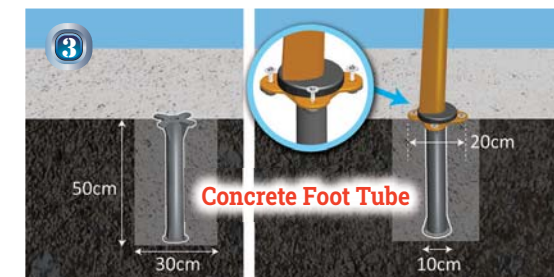

**Easy
Open & Close**

U7-303L
 □ 3X3M
 = 9M²
 ≈ 24.5KG
 ≈ 27KG
 60KM/H

**Easy
Open & Close**

U7-303
 □ 3X3M
 = 9M²
 ≈ 24.5KG
 ≈ 27KG
 60KM/H

Special Features

Special Features

Optional Features

SPRING ROMA

Cantilever Umbrella

U7-300L  Round 10' (3m)
U7-350L  Round 11.5' (3.5m)

SPRING ROMA

Cantilever Umbrella

U7-300  Round 10' (3m)
U7-350  Round 11.5' (3.5m)

U7-350L
 Ø3.5M
 ≈9.6M²
 ≈34KG
 ≈37KG
 55KM/H

**Easy
Open & Close**

U7-350
 Ø3.5M
 ≈9.6M²
 ≈34KG
 ≈37KG
 55KM/H

**Easy
Open & Close**

Special Features

Optional Features