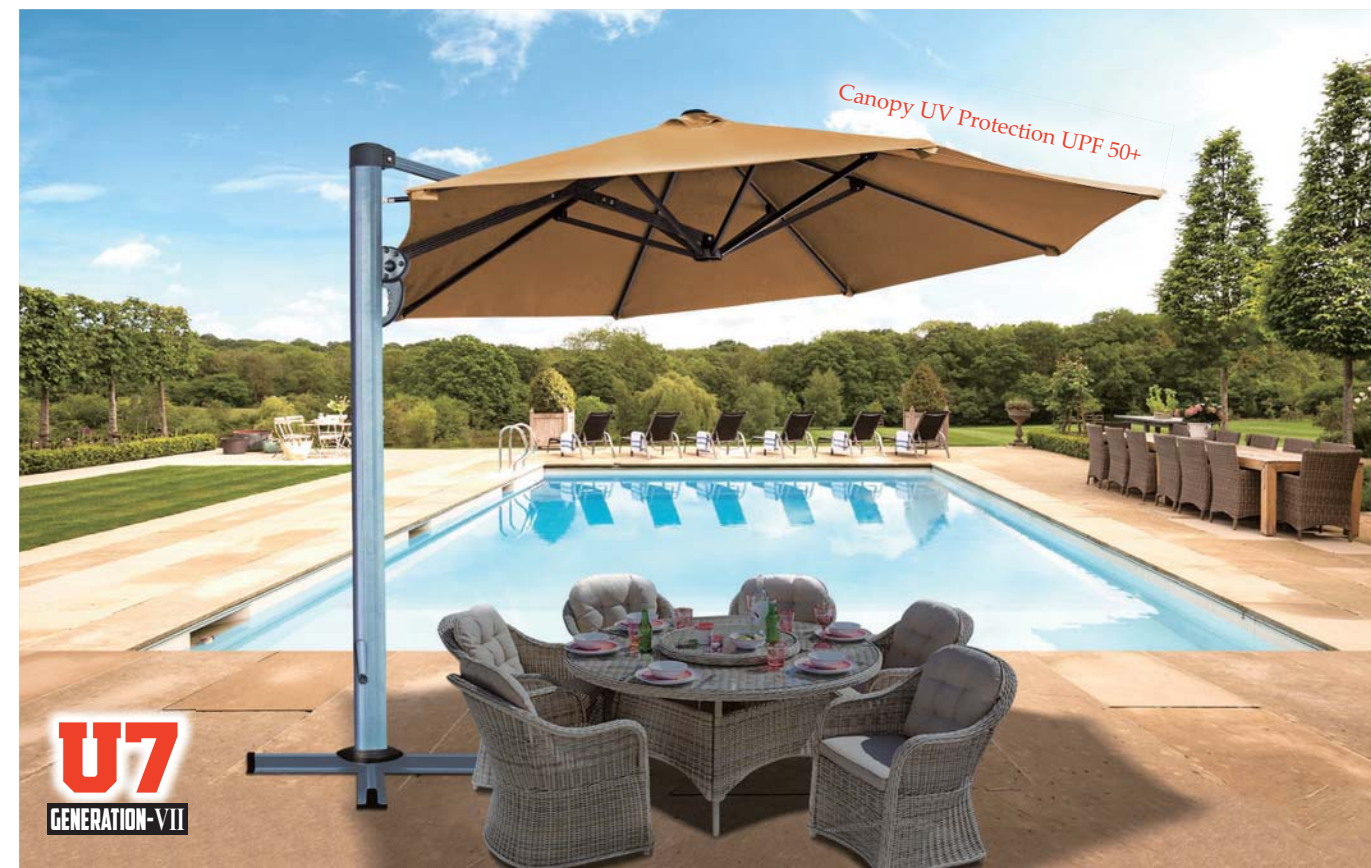

SPRING ROMA

Cantilever Umbrella

- U7-250XL** ☒ Square 8' x 8' (2.5 x 2.5m)
- U7-270XL** ☒ Square 9' x 9' (2.7 x 2.7m)
- U7-203L** ☒ Rectangular 10' x 6.5' (3 x 2m)
- U7-303L** ☒ Square 10' x 10' (3 x 3m)
- U7-304L** ☒ Rectangular 13' x 10' (4 x 3m)

SPRING ROMA

Cantilever Umbrella

- U7-250X** ☒ Square 8' x 8' (2.5 x 2.5m)
- U7-270X** ☒ Square 9' x 9' (2.7 x 2.7m)
- U7-203** ☒ Rectangular 10' x 6.5' (3 x 2m)
- U7-303** ☒ Square 10' x 10' (3 x 3m)
- U7-304** ☒ Rectangular 13' x 10' (4 x 3m)

Cantilever Umbrella

U7-300L  Round 10' (3m)
U7-350L  Round 11.5' (3.5m)

SPRING ROMA

Cantilever Umbrella

U7-300  Round 10' (3m)
U7-350  Round 11.5' (3.5m)

U7-350L
 Ø3.5M
 ≈9.6M²
 ≈34KG
 ≈37KG
 55KM/H

**Easy
Open & Close**

U7-350
 Ø3.5M
 ≈9.6M²
 ≈34KG
 ≈37KG
 55KM/H

**Easy
Open & Close**

Special Features

Optional Features