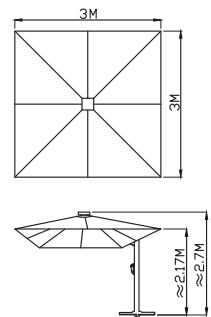

SPRING ROMA

Cantilever Umbrella

- U7-250XL** ☒ Square 8' x 8' (2.5 x 2.5m)
- U7-270XL** ☒ Square 9' x 9' (2.7 x 2.7m)
- U7-203L** ☒ Rectangular 10' x 6.5' (3 x 2m)
- U7-303L** ☒ Square 10' x 10' (3 x 3m)
- U7-304L** ☒ Rectangular 13' x 10' (4 x 3m)

SPRING ROMA

Cantilever Umbrella

- U7-250X** ☒ Square 8' x 8' (2.5 x 2.5m)
- U7-270X** ☒ Square 9' x 9' (2.7 x 2.7m)
- U7-203** ☒ Rectangular 10' x 6.5' (3 x 2m)
- U7-303** ☒ Square 10' x 10' (3 x 3m)
- U7-304** ☒ Rectangular 13' x 10' (4 x 3m)

**Easy
Open & Close**

U7-303L
 □ 3X3M
 = 9M²
 ≈ 24.5KG
 ≈ 27KG
 60KM/H

**Easy
Open & Close**

U7-303
 □ 3X3M
 = 9M²
 ≈ 24.5KG
 ≈ 27KG
 60KM/H

Special Features

Special Features

Optional Features

SPRING ROMA

U7-350
 Ø3.5M
 ≈9.6M²
 ≈34KG
 ≈37KG
 55KM/H

**Easy
Open & Close**

Special Features

Optional Features