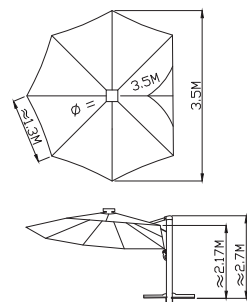

SPRING ROMA

Cantilever Umbrella

- U7-250X** ☒ Square 8' x 8' (2.5 x 2.5m)
- U7-270X** ☒ Square 9' x 9' (2.7 x 2.7m)
- U7-203** ☒ Rectangular 10' x 6.5' (3 x 2m)
- U7-303** ☒ Square 10' x 10' (3 x 3m)
- U7-304** ☒ Rectangular 13' x 10' (4 x 3m)

**Easy
Open & Close**

U7-303L
 □ 3X3M
 = 9M²
 ≈ 24.5KG
 ≈ 27KG
 60KM/H

**Easy
Open & Close**

U7-303
 □ 3X3M
 = 9M²
 ≈ 24.5KG
 ≈ 27KG
 60KM/H

Special Features

Special Features

Optional Features

SPRING ROMA

Cantilever Umbrella

U7-300L  Round 10' (3m)
U7-350L  Round 11.5' (3.5m)

SPRING ROMA

Cantilever Umbrella

U7-300  Round 10' (3m)
U7-350  Round 11.5' (3.5m)

U7-350L
 Ø3.5M
 ≈9.6M²
 ≈34KG
 ≈37KG
 55KM/H

**Easy
Open & Close**

U7-350
 Ø3.5M
 ≈9.6M²
 ≈34KG
 ≈37KG
 55KM/H

**Easy
Open & Close**

Special Features

Optional Features