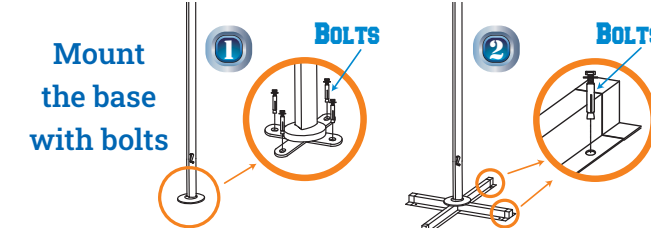

Cantilever Umbrella

U7-300L  Round 10' (3m)
U7-350L  Round 11.5' (3.5m)

SPRING ROMA

Cantilever Umbrella

U7-300  Round 10' (3m)
U7-350  Round 11.5' (3.5m)

U7-350L
 Ø3.5M
 ≈9.6M²
 ≈34KG
 ≈37KG
 55KM/H

**Easy
Open & Close**

U7-350
 Ø3.5M
 ≈9.6M²
 ≈34KG
 ≈37KG
 55KM/H

**Easy
Open & Close**

Special Features

Optional Features