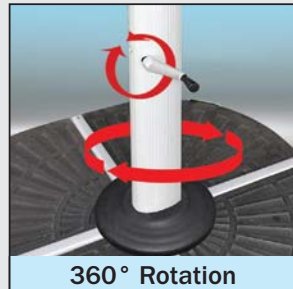

**Easy
Open & Close**

U7-303L
 □ 3X3M
 = 9M²
 ≈ 24.5KG
 ≈ 27KG
 60KM/H

**Easy
Open & Close**

U7-303
 □ 3X3M
 = 9M²
 ≈ 24.5KG
 ≈ 27KG
 60KM/H

Special Features

Special Features

Optional Features

SPRING ROMA

Cantilever Umbrella

U7-300L  Round 10' (3m)
U7-350L  Round 11.5' (3.5m)

SPRING ROMA

Cantilever Umbrella

U7-300  Round 10' (3m)
U7-350  Round 11.5' (3.5m)

U7-350L
 Ø3.5M
 ≈9.6M²
 ≈34KG
 ≈37KG
 55KM/H

**Easy
Open & Close**

U7-350
 Ø3.5M
 ≈9.6M²
 ≈34KG
 ≈37KG
 55KM/H

**Easy
Open & Close**

Special Features

Optional Features