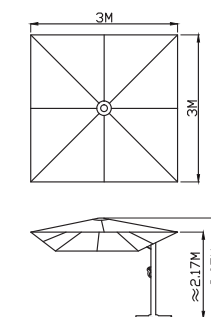

SPRING ROMA

Cantilever Umbrella

- U7-250XL** ☒ Square 8' x 8' (2.5 x 2.5m)
- U7-270XL** ☒ Square 9' x 9' (2.7 x 2.7m)
- U7-203L** ☒ Rectangular 10' x 6.5' (3 x 2m)
- U7-303L** ☒ Square 10' x 10' (3 x 3m)
- U7-304L** ☒ Rectangular 13' x 10' (4 x 3m)

SPRING ROMA

Cantilever Umbrella

- U7-250X** ☒ Square 8' x 8' (2.5 x 2.5m)
- U7-270X** ☒ Square 9' x 9' (2.7 x 2.7m)
- U7-203** ☒ Rectangular 10' x 6.5' (3 x 2m)
- U7-303** ☒ Square 10' x 10' (3 x 3m)
- U7-304** ☒ Rectangular 13' x 10' (4 x 3m)

**Easy
Open & Close**

U7-303L
 □ 3X3M
 = 9M²
 ≈ 24.5KG
 ≈ 27KG
 60KM/H

**Easy
Open & Close**

U7-303
 □ 3X3M
 = 9M²
 ≈ 24.5KG
 ≈ 27KG
 60KM/H

Special Features

Special Features

Optional Features

SPRING ROMA

Cantilever Umbrella

U7-300L  Round 10' (3m)
U7-350L  Round 11.5' (3.5m)

SPRING ROMA

Cantilever Umbrella

U7-300  Round 10' (3m)
U7-350  Round 11.5' (3.5m)

U7-350L
 Ø3.5M
 ≈9.6M²
 ≈34KG
 ≈37KG
 55KM/H

**Easy
Open & Close**