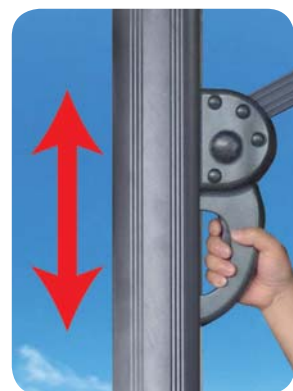

**Easy
Open & Close**

U7-303L
 □ 3X3M
 = 9M²
 ≈ 24.5KG
 ≈ 27KG
 60KM/H

**Easy
Open & Close**

U7-303
 □ 3X3M
 = 9M²
 ≈ 24.5KG
 ≈ 27KG
 60KM/H

Special Features

Special Features

Optional Features

SPRING ROMA

Cantilever Umbrella

U7-300L  Round 10' (3m)
U7-350L  Round 11.5' (3.5m)

SPRING ROMA

Cantilever Umbrella

U7-300  Round 10' (3m)
U7-350  Round 11.5' (3.5m)

U7-350L
 Ø3.5M
 ≈9.6M²
 ≈34KG
 ≈37KG
 55KM/H

**Easy
Open & Close**