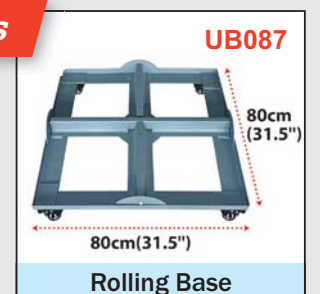

**Easy
Open & Close**

U7-303L
 □ 3X3M
 = 9M²
 ≈ 24.5KG
 ≈ 27KG
 60KM/H

**Easy
Open & Close**

U7-303
 □ 3X3M
 = 9M²
 ≈ 24.5KG
 ≈ 27KG
 60KM/H

Special Features

Special Features

Optional Features

SPRING ROMA

Cantilever Umbrella

U7-300L  Round 10' (3m)
U7-350L  Round 11.5' (3.5m)

SPRING ROMA

Cantilever Umbrella

U7-300  Round 10' (3m)
U7-350  Round 11.5' (3.5m)

U7-350L
 Ø3.5M
 ≈9.6M²
 ≈34KG
 ≈37KG
 55KM/H

**Easy
Open & Close**

U7-350
 Ø3.5M
 ≈9.6M²
 ≈34KG
 ≈37KG
 55KM/H

**Easy
Open & Close**

Special Features

Optional Features