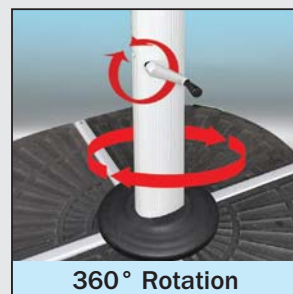

**Easy
Open & Close**

U7-303L
 □ 3X3M
 = 9M²
 ≈ 24.5KG
 ≈ 27KG
 60KM/H

**Easy
Open & Close**

U7-303
 □ 3X3M
 = 9M²
 ≈ 24.5KG
 ≈ 27KG
 60KM/H

Special Features

Special Features

Optional Features

SPRING ROMA

Cantilever Umbrella

U7-300L  Round 10' (3m)
U7-350L  Round 11.5' (3.5m)

SPRING ROMA

Cantilever Umbrella

U7-300  Round 10' (3m)
U7-350  Round 11.5' (3.5m)

U7-350L
 Ø3.5M
 ≈9.6M²
 ≈34KG
 ≈37KG
 55KM/H

**Easy
Open & Close**