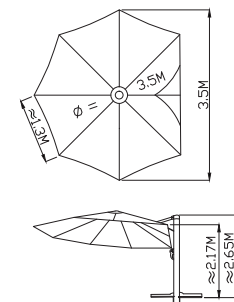

SPRING ROMA

Cantilever Umbrella

- U7-250X** ☒ Square 8' x 8' (2.5 x 2.5m)
- U7-270X** ☒ Square 9' x 9' (2.7 x 2.7m)
- U7-203** ☒ Rectangular 10' x 6.5' (3 x 2m)
- U7-303** ☒ Square 10' x 10' (3 x 3m)
- U7-304** ☒ Rectangular 13' x 10' (4 x 3m)

**Easy
Open & Close**

U7-303L
 □ 3X3M
 = 9M²
 ≈ 24.5KG
 ≈ 27KG
 60KM/H

**Easy
Open & Close**

U7-303
 □ 3X3M
 = 9M²
 ≈ 24.5KG
 ≈ 27KG
 60KM/H

Special Features

Special Features

Optional Features

SPRING ROMA

Cantilever Umbrella

U7-300L  Round 10' (3m)
U7-350L  Round 11.5' (3.5m)

SPRING ROMA

Cantilever Umbrella

U7-300  Round 10' (3m)
U7-350  Round 11.5' (3.5m)

U7-350L
 Ø3.5M
 ≈9.6M²
 ≈34KG
 ≈37KG
 55KM/H

**Easy
Open & Close**

U7-350
 Ø3.5M
 ≈9.6M²
 ≈34KG
 ≈37KG
 55KM/H

**Easy
Open & Close**

Special Features

Optional Features