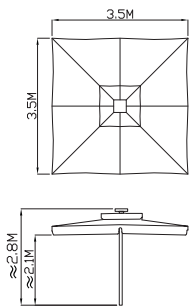

AUTO OPEN
Solar Powered Umbrella

U5-303LA ☒ Square 10' X 10' (3 x 3m)
U5-350XLA ☒ Square 11.5' X 11.5' (3.5 x 3.5m)

AUTO OPEN
Solar Powered Umbrella

U5-350LA ☒ Octagonal 11.5' (3.5m)
U5-400LA ☒ Octagonal 13' (4m)

U5-350XLA
□ 3.5X3.5M
= 12.25M²
≈ 36KG
≈ 40KG
95KM/H

U5-350LA
○ 3.5M
= 9.6M²
≈ 35KG
≈ 39KG
95KM/H

Optional Features