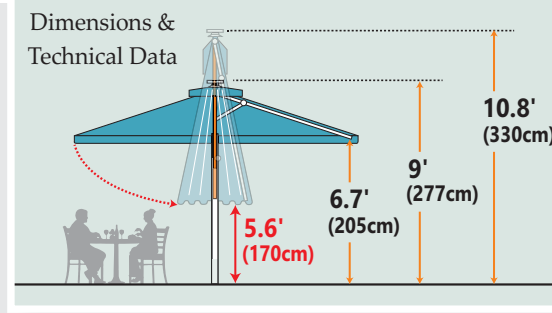

AUTO OPEN
Solar Powered Umbrella

U5-303LA ☒ Square 10' X 10' (3 x 3m)
U5-350XLA ☒ Square 11.5' X 11.5' (3.5 x 3.5m)

AUTO OPEN
Solar Powered Umbrella

U5-350LA ☒ Octagonal 11.5' (3.5m)
U5-400LA ☒ Octagonal 13' (4m)

U5-350XLA
□ 3.5X3.5M
= 12.25M²
≈ 36KG
≈ 40KG
95KM/H

U5-350LA
○ 3.5M
= 9.6M²
≈ 35KG
≈ 39KG
95KM/H

Optional Features