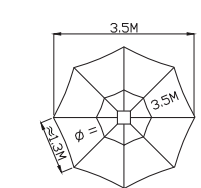

AUTO OPEN
Solar Powered Umbrella

U5-303LA ☒ Square 10' X 10' (3 x 3m)
U5-350XLA ☒ Square 11.5' X 11.5' (3.5 x 3.5m)

AUTO OPEN
Solar Powered Umbrella

U5-350LA ☒ Octagonal 11.5' (3.5m)
U5-400LA ☒ Octagonal 13' (4m)

U5-350XLA
□ 3.5X3.5M
= 12.25M²
≈ 36KG
≈ 40KG
95KM/H

U5-350LA
○ 3.5M
= 9.6M²
≈ 35KG
≈ 39KG
95KM/H

Optional Features