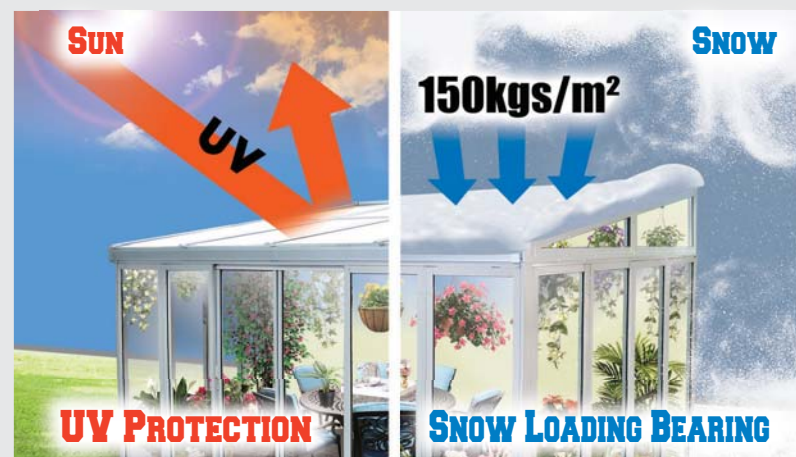

Polycarbonate Roof

- 10 Years Warranty Aluminium Frame
- Transparent Tempered Glass Wall Panels
- 10 Years Warranty Polycarbonate Roof
- Easy To Assemble
- UV Protection 50+

SUNROOM 3

Polycarbonate Roof

- SR3-4.4x3 14.5' x 10' (4.4 x 3 m)
- SR3-3x2.5 10' x 8.2' (3 x 2.5 m)
- SR3-3.7x2.9 12' x 9.5' (3.7 x 2.9 m)
- SR3-3x2 10' x 6.6' (3 x 2 m)

Polycarbonate Roof

- 10 Years Warranty Aluminium Frame
- Tempered Glass Wall
- 10 Years Warranty Polycarbonate Roof
- Easy To Assemble
- UV Protection 50+
- Sliding Door

SUNROOM 2

Polycarbonate Roof

- SR2-5.8x4.4 19' x 14.5' (5.8 x 4.4 m)
- SR2-5x3.6 16.5' x 11.8' (5 x 3.6 m)
- SR2-4.3x3.6 14.2' x 11.8' (4.3 x 3.6 m)