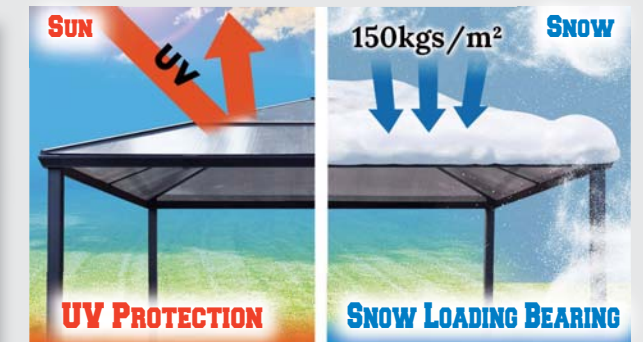

SUN GAZEBO 8

Polycarbonate Roof

- SG8-3x3  10' x 10' (3 x 3 m)
- SG8-4x3  13' x 10' (4 x 3 m)
- SG8-4x4  13' x 13' (4 x 4 m)

Whether it is a romantic occasion, enjoying a good book, or entertaining family and friends; the Sun Gazebo is guaranteed to make any outdoor experience extra special.

SUN GAZEBO 8

Polycarbonate Roof

- SG8-3x3  10' x 10' (3 x 3 m)
- SG8-4x3  13' x 10' (4 x 3 m)
- SG8-4x4  13' x 13' (4 x 4 m)

Suitable for all seasons

- 10 Years Warranty Aluminium Frame
- 10 Years Warranty Polycarbonate Roof
- Easy To Assemble
- UV Protection 50+