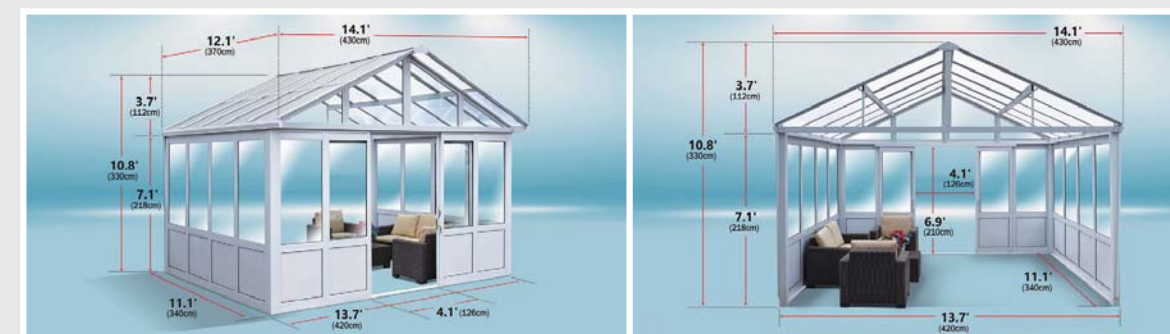

Polycarbonate Roof

- 10 Years Warranty Aluminium Frame
- Transparent Tempered Glass Wall Panels
- 10 Years Warranty Polycarbonate Roof
- Easy To Assemble
- UV Protection 50+

SUNROOM 3

Polycarbonate Roof

- SR3-4.4x3 14.5' x 10' (4.4 x 3 m)
- SR3-3x2.5 10' x 8.2' (3 x 2.5 m)
- SR3-3.7x2.9 12' x 9.5' (3.7 x 2.9 m)
- SR3-3x2 10' x 6.6' (3 x 2 m)

Polycarbonate Roof

- 10 Years Warranty Aluminium Frame
- Tempered Glass Wall
- 10 Years Warranty Polycarbonate Roof
- Easy To Assemble
- UV Protection 50+
- Sliding Door

SUNROOM 2

Polycarbonate Roof

- SR2-5.8x4.4 19' x 14.5' (5.8 x 4.4 m)
- SR2-5x3.6 16.5' x 11.8' (5 x 3.6 m)
- SR2-4.3x3.6 14.2' x 11.8' (4.3 x 3.6 m)

Enjoy the sun, day and night, all year round

SUNROOM 5

Tempered Glass Roof

- SR5-4.4x3 14.5' x 10' (4.4 x 3 m)
- SR5-3x2.5 10' x 8.2' (3 x 2.5 m)
- SR5-3.7x2.9 12' x 9.5' (3.7 x 2.9 m)
- SR5-3x2 10' x 6.6' (3 x 2 m)