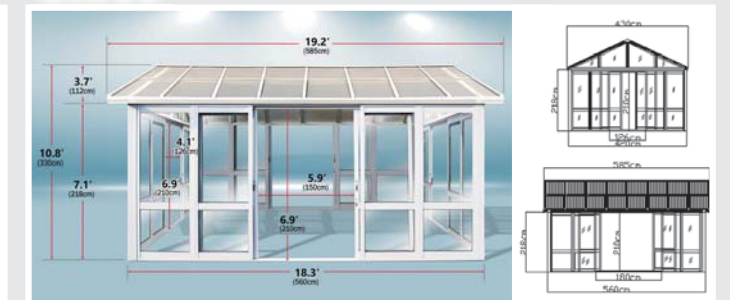

SUNHOUSE

Private Spa

- **SH-34** 14.1' x 12.1' (4.3 x 3.7 m)
- **SH-42** 14.4' x 14.1' (4.4 x 4.3 m)
- **SH-49** 16.7' x 14.1' (5.1 x 4.3 m)
- **SH-56** 19.2' x 14.1' (5.8 x 4.3 m)

SUNHOUSE

Family Room

- **SH-34** 14.1' x 12.1' (4.3 x 3.7 m)
- **SH-42** 14.4' x 14.1' (4.4 x 4.3 m)
- **SH-49** 16.7' x 14.1' (5.1 x 4.3 m)
- **SH-56** 19.2' x 14.1' (5.8 x 4.3 m)

Enjoy the sun, day and night, all year round

SH-34

SH-42

SH-49

SH-56