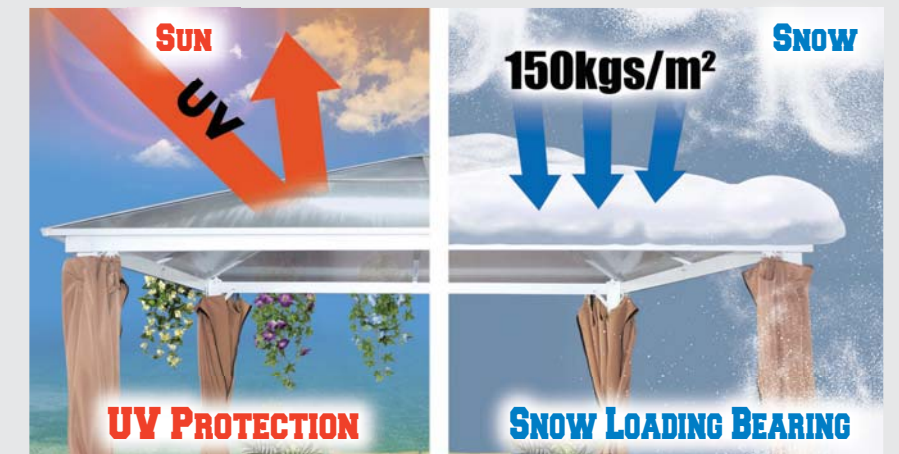

- 5 Years Warranty Aluminium Frame
- Polyester Side Walls
- Polyester Roof
- Easy To Assemble
- UV Protection 50+

SUN GAZEBO 7

SG7-3x3 10' x 10' (3 x 3 m)
SG7-4x3 13' x 10' (4 x 3 m)

Polycarbonate Roof

- 5 Years Warranty Aluminium Frame
- Polyester Side Walls
- 10 Years Warranty Polycarbonate Roof
- Easy To Assemble
- UV Protection 50+