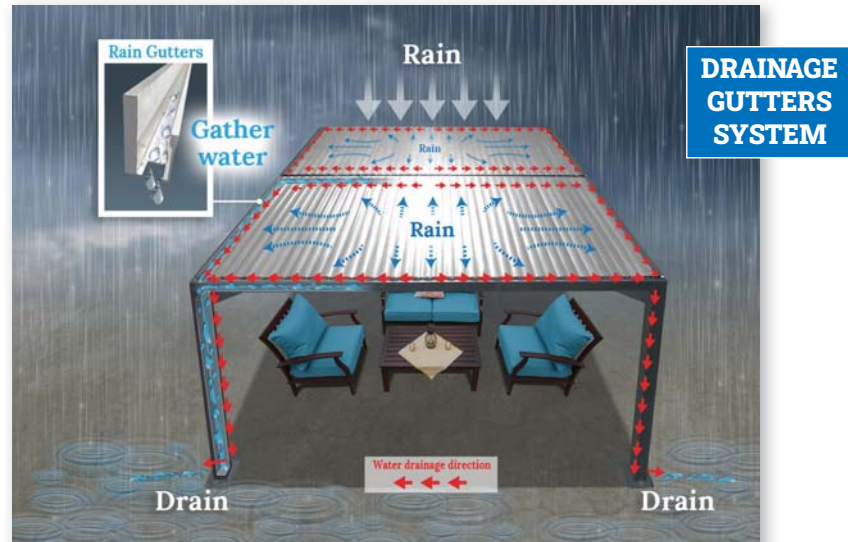

Crank Handle

LOUVERED PERGOLA

Adjustable

- L2-3x3** 10' x 10' (3 x 3 m)
- L2-5x3** 16.4' x 10' (5 x 3 m)
- L2-4x3** 13' x 10' (4 x 3 m)
- L2-5x4** 16.4' x 13' (5 x 4 m)

L2-5x3

Enjoy Sunlight and Fresh Air

DRAINAGE GUTTERS SYSTEM

Special Features

Control Your Outdoor Living Weather

LOUVERED PERGOLA

Adjustable

- L2-3x3** 10' x 10' (3 x 3 m)
- L2-5x3** 16.4' x 10' (5 x 3 m)
- L2-4x3** 13' x 10' (4 x 3 m)
- L2-5x4** 16.4' x 13' (5 x 4 m)