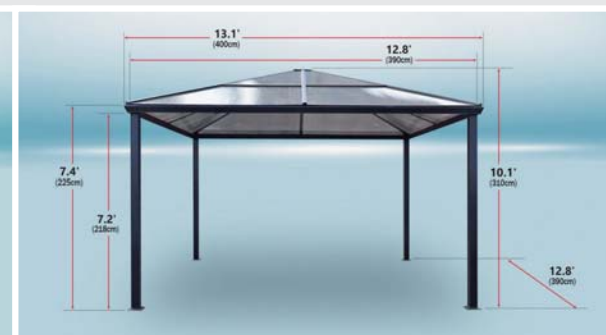

- 5 Years Warranty Aluminium Frame
- Polyester Side Walls
- Polyester Roof
- Easy To Assemble
- UV Protection 50+

SUN GAZEBO 7

SG7-3x3 10' x 10' (3 x 3 m)
SG7-4x3 13' x 10' (4 x 3 m)

Polycarbonate Roof

- 5 Years Warranty Aluminium Frame
- Polyester Side Walls
- 10 Years Warranty Polycarbonate Roof
- Easy To Assemble
- UV Protection 50+

SUN GAZEBO 8

Polycarbonate Roof

- SG8-3x3  10' x 10' (3 x 3 m)
- SG8-4x3  13' x 10' (4 x 3 m)
- SG8-4x4  13' x 13' (4 x 4 m)

Whether it is a romantic occasion, enjoying a good book, or entertaining family and friends; the Sun Gazebo is guaranteed to make any outdoor experience extra special.