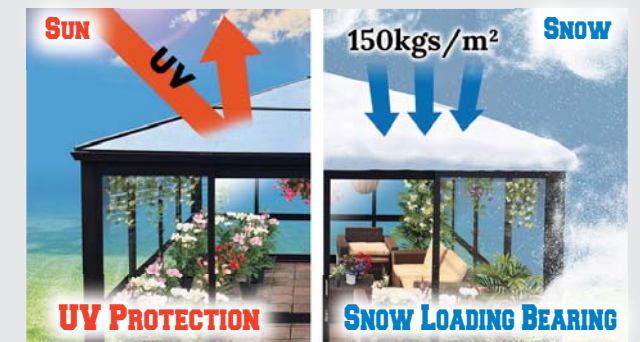

SUN GAZEBO 5

Polycarbonate Roof

- SG5-3x3 10' x 10' (3 x 3 m)
- SG5-3.5x3.5 11.5' x 11.5' (3.5 x 3.5 m)
- SG5-4x3 13' x 10' (4 x 3 m)
- SG5-4x4 13' x 13' (4 x 4 m)

SUN GAZEBO 5

Polycarbonate Roof

- SG5-3x3 10' x 10' (3 x 3 m)
- SG5-3.5x3.5 11.5' x 11.5' (3.5 x 3.5 m)
- SG5-4x3 13' x 10' (4 x 3 m)
- SG5-4x4 13' x 13' (4 x 4 m)

Enjoy the sun, day and night, all year round

This Sun Gazebo offers privacy you've been longing for. Turn this elegant extension of your home to an outdoor paradise for your family and friends.

The Sun Gazebo has sliding doors on all 4 sides.

- 10 Years Warranty Aluminium Frame
- Transparent Tempered Glass Wall Panels
- 10 Years Warranty Polycarbonate Roof
- Easy To Assemble
- UV Protection 50+

SUN GAZEBO 6

- SG6-3x3 10' x 10' (3 x 3 m)
- SG6-4x3 13' x 10' (4 x 3 m)