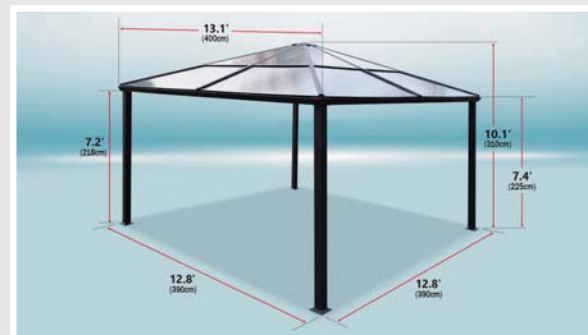

Polycarbonate Roof

- 5 Years Warranty Aluminium Frame
- Polyester Side Walls
- 10 Years Warranty Polycarbonate Roof
- Easy To Assemble
- UV Protection 50+

SUN GAZEBO 5

Polycarbonate Roof

- SG5-3x3 10' x 10' (3 x 3 m)
- SG5-3.5x3.5 11.5' x 11.5' (3.5 x 3.5 m)
- SG5-4x3 13' x 10' (4 x 3 m)
- SG5-4x4 13' x 13' (4 x 4 m)

- 5 Years Warranty Aluminium Frame
- Polyester Side Walls
- Polyester Roof
- Easy To Assemble
- UV Protection 50+

SUN GAZEBO 7

SG7-3x3 10' x 10' (3 x 3 m)
SG7-4x3 13' x 10' (4 x 3 m)

Polycarbonate Roof

- 5 Years Warranty Aluminium Frame
- Polyester Side Walls
- 10 Years Warranty Polycarbonate Roof
- Easy To Assemble
- UV Protection 50+

SUN GAZEBO 8

Polycarbonate Roof

- SG8-3x3  10' x 10' (3 x 3 m)
- SG8-4x3  13' x 10' (4 x 3 m)
- SG8-4x4  13' x 13' (4 x 4 m)

Whether it is a romantic occasion, enjoying a good book, or entertaining family and friends; the Sun Gazebo is guaranteed to make any outdoor experience extra special.

SUN GAZEBO 8

Polycarbonate Roof

- SG8-3x3  10' x 10' (3 x 3 m)
- SG8-4x3  13' x 10' (4 x 3 m)
- SG8-4x4  13' x 13' (4 x 4 m)

Suitable for all seasons

- 10 Years Warranty Aluminium Frame
- 10 Years Warranty Polycarbonate Roof
- Easy To Assemble
- UV Protection 50+