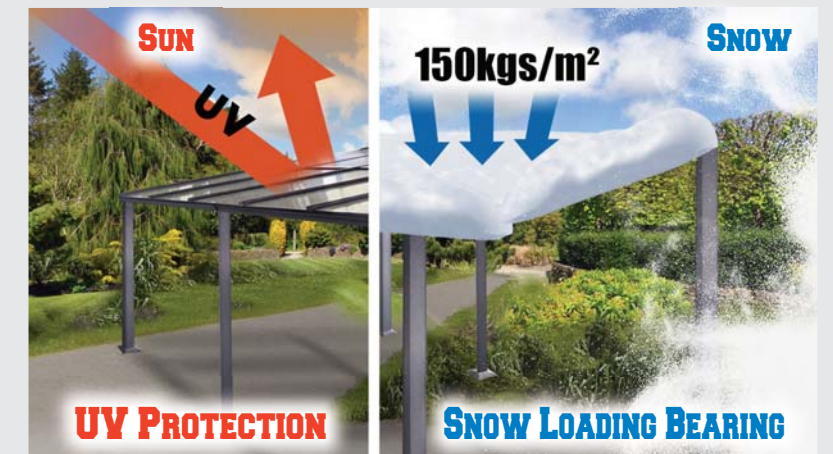

Bluetooth Disco Ball

POLYCAR

Polycarbonate Roof

CP01-6x3 20' x 10' (6 x 3 m)
CP02-6x3 20' x 10' (6 x 3 m)

CP02-6x3

- 10 Years Warranty Aluminium Frame
- Sturdy Powder Coating
- 10 Years Warranty Polycarbonate Roof
- Easy To Assemble
- UV Protection 50+