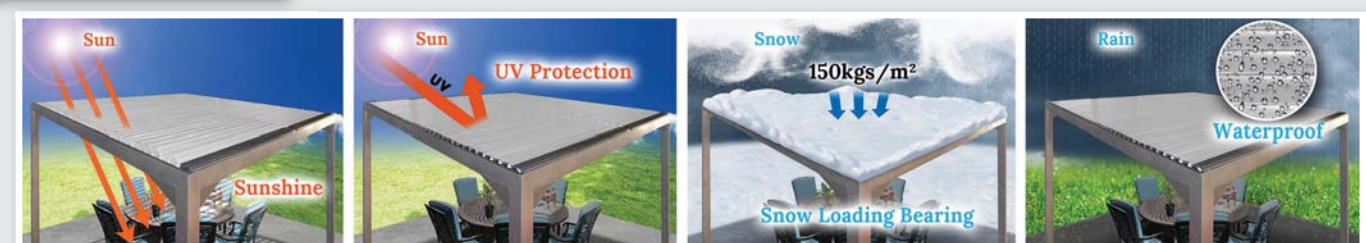

Crank Handle

LOUVERED PERGOLA

Adjustable

- L2-3x3** 10' x 10' (3 x 3 m)
- L2-5x3** 16.4' x 10' (5 x 3 m)
- L2-4x3** 13' x 10' (4 x 3 m)
- L2-5x4** 16.4' x 13' (5 x 4 m)

L2-5x3

Enjoy Sunlight and Fresh Air

DRAINAGE GUTTERS SYSTEM

Special Features

Control Your Outdoor Living Weather

LOUVERED PERGOLA

Adjustable

- L2-3x3** 10' x 10' (3 x 3 m)
- L2-5x3** 16.4' x 10' (5 x 3 m)
- L2-4x3** 13' x 10' (4 x 3 m)
- L2-5x4** 16.4' x 13' (5 x 4 m)