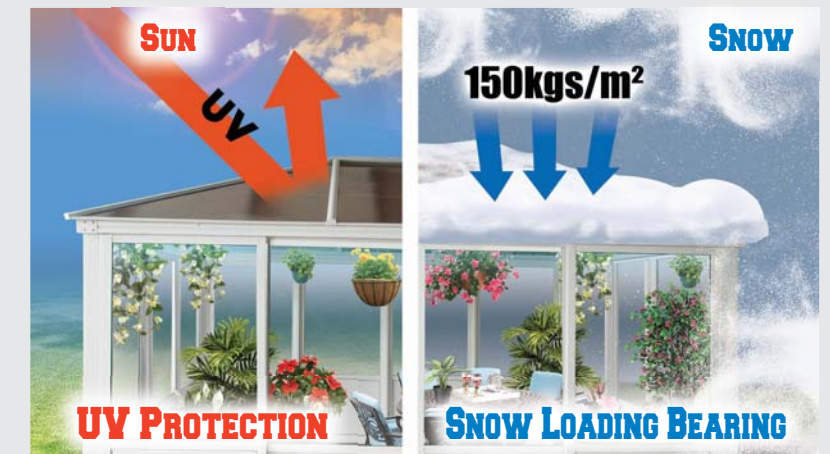

G200-3
3 x 3m (10' x 10')

G206
4 x 3m (13' x 10')

G218
3.3 x 2.8m (10.8' x 9.2')

- 10 Years Warranty Aluminium Frame
- Transparent Tempered Glass Wall Panels
- 10 Years Warranty Polycarbonate Roof
- Easy To Assemble
- UV Protection 50+