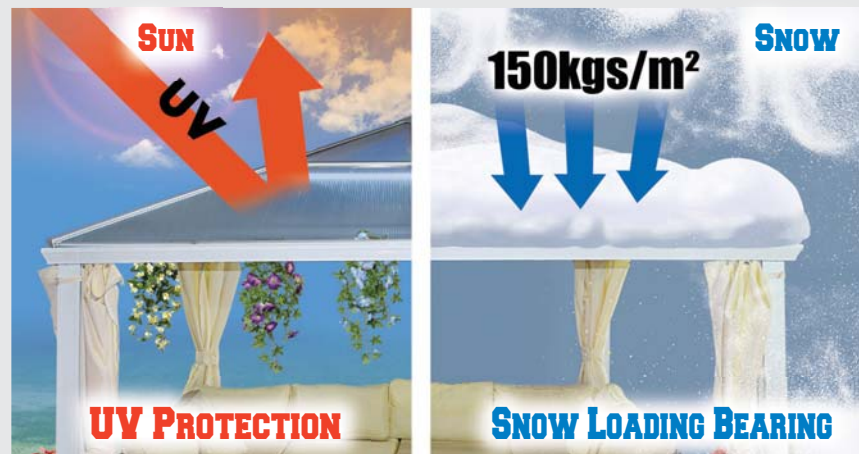

- 10 Years Warranty Aluminium Frame
- Transparent Tempered Glass Wall Panels
- 10 Years Warranty Polycarbonate Roof
- Easy To Assemble
- UV Protection 50+

SUN GAZEBO 6

- SG6-3x3 10' x 10' (3 x 3 m)
- SG6-4x3 13' x 10' (4 x 3 m)

Polycarbonate Roof

- 5 Years Warranty Aluminium Frame
- Polyester Side Walls
- 10 Years Warranty Polycarbonate Roof
- Easy To Assemble
- UV Protection 50+

SUN GAZEBO 5

Polycarbonate Roof

- SG5-3x3 10' x 10' (3 x 3 m)
- SG5-3.5x3.5 11.5' x 11.5' (3.5 x 3.5 m)
- SG5-4x3 13' x 10' (4 x 3 m)
- SG5-4x4 13' x 13' (4 x 4 m)