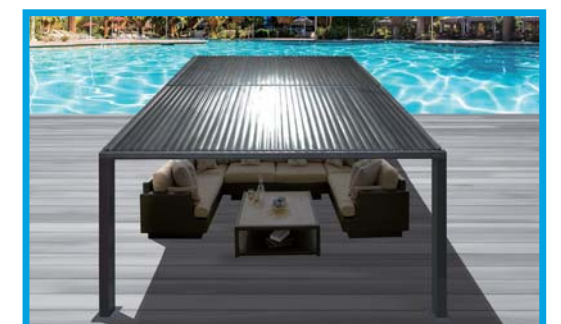

Louvered Shade System

Easily Adjustable to provide as little or as much shade as you desire.