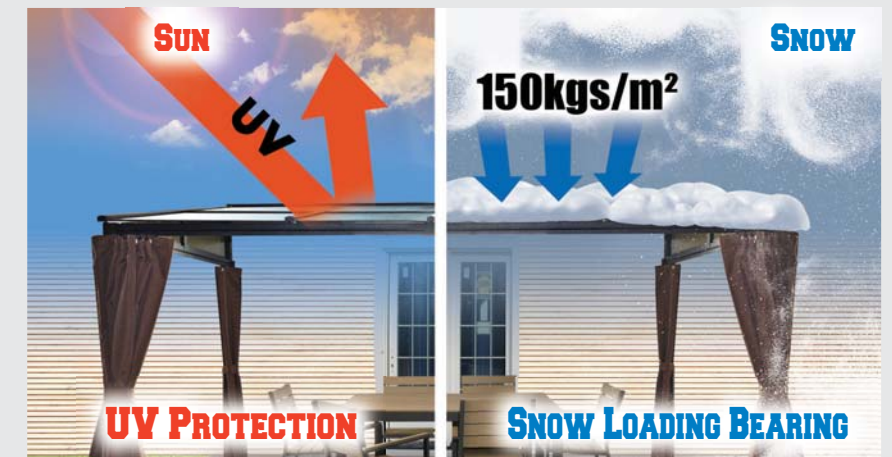

SUN GAZEBO 4

- SG4-4.4x3**  14.5' x 10' (4.4 x 3 m)
- SG4-3.7x2.9**  12' x 9.5' (3.7 x 2.9 m)

Polycarbonate Roof

SUN GAZEBO 3

- SG3-3.7x2.9**  12' x 9.5' (3.7 x 2.9 m)
- SG3-3x2.5**  10' x 8.2' (3 x 2.5 m)
- SG3-3x2**  10' x 6.6' (3 x 2 m)

Polycarbonate Roof

- 10 Years Warranty Aluminium Frame
- Polyester Side Walls
- 10 Years Warranty Polycarbonate Roof
- Easy To Assemble
- UV Protection 50+

- 10 Years Warranty Aluminium Frame
- Polyester Side Walls
- 10 Years Warranty Polycarbonate Roof
- Easy To Assemble
- UV Protection 50+