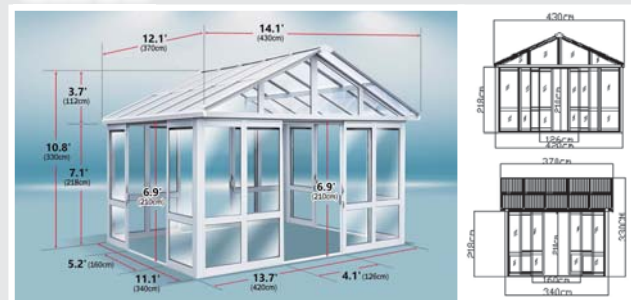

SUNHOUSE

Private Spa

- **SH-34** 14.1' x 12.1' (4.3 x 3.7 m)
- **SH-42** 14.4' x 14.1' (4.4 x 4.3 m)
- **SH-49** 16.7' x 14.1' (5.1 x 4.3 m)
- **SH-56** 19.2' x 14.1' (5.8 x 4.3 m)

SUNHOUSE

Family Room

- **SH-34** 14.1' x 12.1' (4.3 x 3.7 m)
- **SH-42** 14.4' x 14.1' (4.4 x 4.3 m)
- **SH-49** 16.7' x 14.1' (5.1 x 4.3 m)
- **SH-56** 19.2' x 14.1' (5.8 x 4.3 m)

Enjoy the sun, day and night, all year round

SH-34

SH-42

SH-49

SH-56