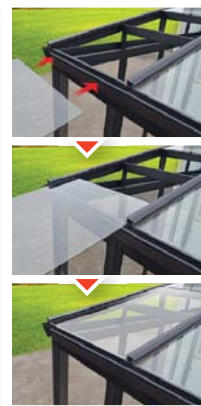

Tempered Glass Roof