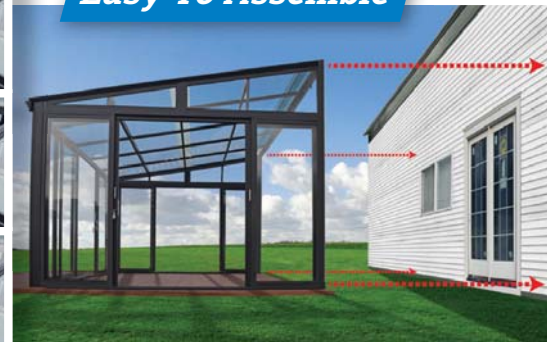

Polycarbonate Roof

- 10 Years Warranty Aluminium Frame
- Tempered Glass Wall
- 10 Years Warranty Polycarbonate Roof
- Easy To Assemble
- UV Protection 50+
- Sliding Door

SUNROOM 2

Polycarbonate Roof

- SR2-5.8x4.4 19' x 14.5' (5.8 x 4.4 m)
- SR2-5x3.6 16.5' x 11.8' (5 x 3.6 m)
- SR2-4.3x3.6 14.2' x 11.8' (4.3 x 3.6 m)

Enjoy the sun, day and night, all year round

SUNROOM 5

Tempered Glass Roof

- SR5-4.4x3 14.5' x 10' (4.4 x 3 m)
- SR5-3x2.5 10' x 8.2' (3 x 2.5 m)
- SR5-3.7x2.9 12' x 9.5' (3.7 x 2.9 m)
- SR5-3x2 10' x 6.6' (3 x 2 m)

Tempered Glass Roof

Easy To Assemble

- 10 Years Warranty Aluminium Frame
- Tempered Glass Wall
- Tempered Glass Roof
- Easy To Assemble
- Sliding Door

SUNROOM 4

Aluminium Roof

- SR4-4.4x3 14.5' x 10' (4.4 x 3 m)
- SR4-3x2.5 10' x 8.2' (3 x 2.5 m)
- SR4-3.7x2.9 12' x 9.5' (3.7 x 2.9 m)
- SR4-3x2 10' x 6.6' (3 x 2 m)