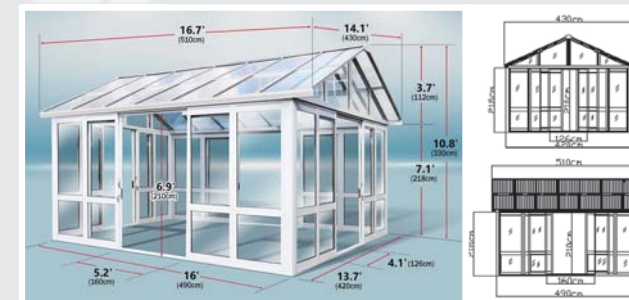

SUNHOUSE

Private Spa

- **SH-34** 14.1' x 12.1' (4.3 x 3.7 m)
- **SH-42** 14.4' x 14.1' (4.4 x 4.3 m)
- **SH-49** 16.7' x 14.1' (5.1 x 4.3 m)
- **SH-56** 19.2' x 14.1' (5.8 x 4.3 m)

SUNHOUSE

Family Room

- **SH-34** 14.1' x 12.1' (4.3 x 3.7 m)
- **SH-42** 14.4' x 14.1' (4.4 x 4.3 m)
- **SH-49** 16.7' x 14.1' (5.1 x 4.3 m)
- **SH-56** 19.2' x 14.1' (5.8 x 4.3 m)

Enjoy the sun, day and night, all year round

SH-34

SH-42

SH-49

SH-56