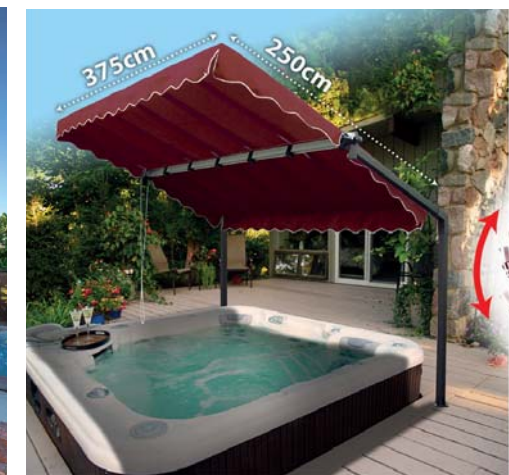

PARIS
Mobile Markise

G78-350 11.5' x 8' (3.5 x 2.5m)
G78-375 12.3' x 8' (3.75 x 2.5m)