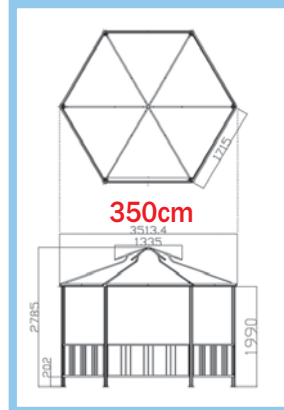

MILANO

G14-2-350 11.5' (3.5m)