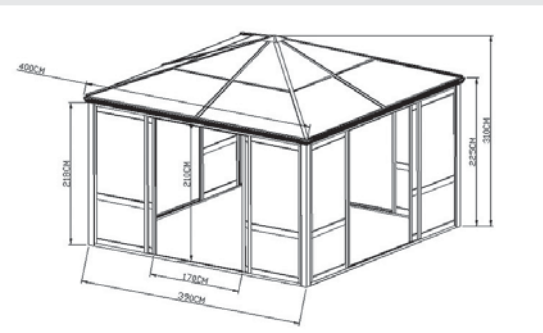

SUN GAZEBO 5

Polycarbonate Roof

- SG5-3x3 10' x 10' (3 x 3 m)
- SG5-3.5x3.5 11.5' x 11.5' (3.5 x 3.5 m)
- SG5-4x3 13' x 10' (4 x 3 m)
- SG5-4x4 13' x 13' (4 x 4 m)

SUN GAZEBO 5

Polycarbonate Roof

- SG5-3x3 10' x 10' (3 x 3 m)
- SG5-3.5x3.5 11.5' x 11.5' (3.5 x 3.5 m)
- SG5-4x3 13' x 10' (4 x 3 m)
- SG5-4x4 13' x 13' (4 x 4 m)

Enjoy the sun, day and night, all year round

This Sun Gazebo offers privacy you've been longing for. Turn this elegant extension of your home to an outdoor paradise for your family and friends.

The Sun Gazebo has sliding doors on all 4 sides.

- 10 Years Warranty Aluminium Frame
- Transparent Tempered Glass Wall Panels
- 10 Years Warranty Polycarbonate Roof
- Easy To Assemble
- UV Protection 50+