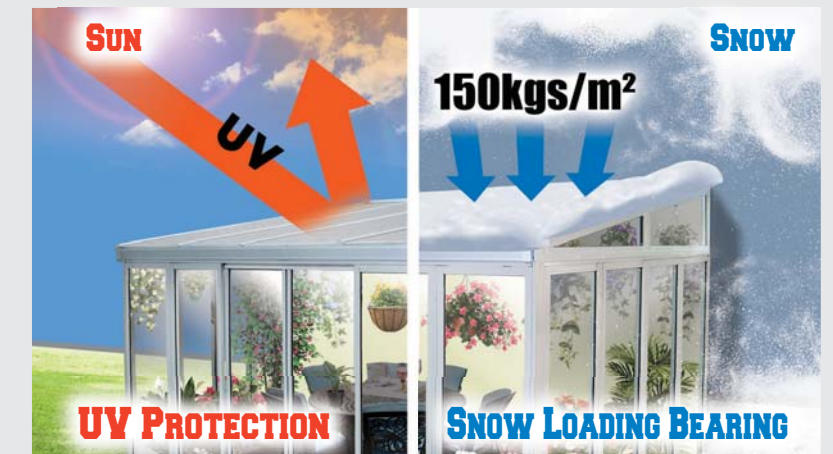

- 10 Years Warranty Aluminium Frame
- Tempered Glass Wall
- Aluminium Roof
- Easy To Assemble
- UV Protection 50+
- Sliding Door