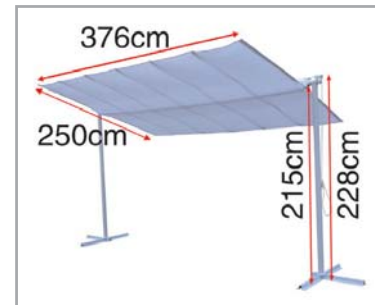

HONOLULU
Mobile Markise

G72-315 10.3' x 8' (3.15 x 2.5m)
G72-375 12.3' x 8' (3.75 x 2.5m)