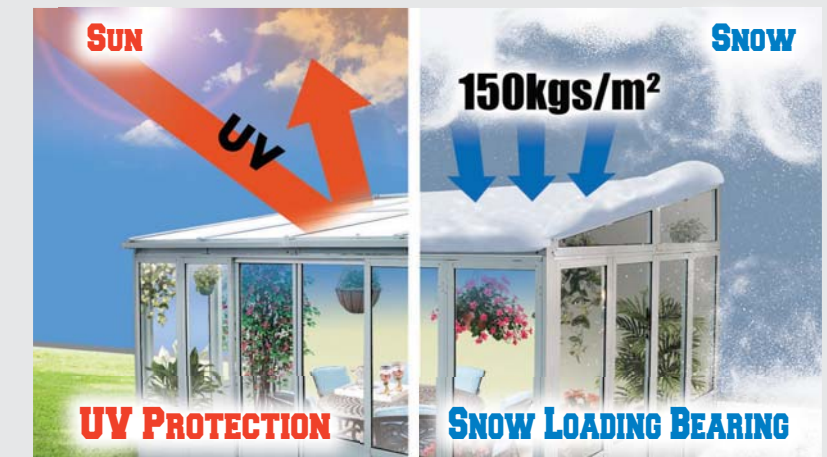

Polycarbonate Roof

- 10 Years Warranty Aluminium Frame
- Transparent Tempered Glass Wall Panels
- 10 Years Warranty Polycarbonate Roof
- Easy To Assemble
- UV Protection 50+

SUNROOM 1

Polycarbonate Roof

- SR1-4.4x3  14.5' x 10' (4.4 x 3 m)
- SR1-3x2.5  10' x 8.2' (3 x 2.5 m)
- SR1-3.7x2.9  12' x 9.5' (3.7 x 2.9 m)
- SR1-3x2  10' x 6.6' (3 x 2 m)

Polycarbonate Roof

- 10 Years Warranty Aluminium Frame
- Transparent Tempered Glass Wall Panels
- 10 Years Warranty Polycarbonate Roof
- Easy To Assemble
- UV Protection 50+

SUNROOM 3

Polycarbonate Roof

- SR3-4.4x3 14.5' x 10' (4.4 x 3 m)
- SR3-3x2.5 10' x 8.2' (3 x 2.5 m)
- SR3-3.7x2.9 12' x 9.5' (3.7 x 2.9 m)
- SR3-3x2 10' x 6.6' (3 x 2 m)