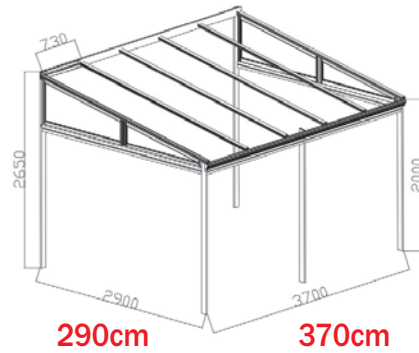

Polycarbonate Roof

SUN GAZEBO 2

SG2-3x3 10' x 10' (3 x 3 m)
SG2-4x3 13' x 10' (4 x 3 m)

Polycarbonate Roof

SUN GAZEBO 1

SG1-3x3 10' x 10' (3 x 3 m)
SG1-4x3 13' x 10' (4 x 3 m)

Polycarbonate Roof

G200-3
3 x 3m (10' x 10')

G206
4 x 3m (13' x 10')

G218
3.3 x 2.8m (10.8' x 9.2')

- 10 Years Warranty Aluminium Frame
- Transparent Tempered Glass Wall Panels
- 10 Years Warranty Polycarbonate Roof
- Easy To Assemble
- UV Protection 50+

SUN GAZEBO 4

- SG4-4.4x3**  14.5' x 10' (4.4 x 3 m)
- SG4-3.7x2.9**  12' x 9.5' (3.7 x 2.9 m)

Polycarbonate Roof

SUN GAZEBO 3

- SG3-3.7x2.9**  12' x 9.5' (3.7 x 2.9 m)
- SG3-3x2.5**  10' x 8.2' (3 x 2.5 m)
- SG3-3x2**  10' x 6.6' (3 x 2 m)