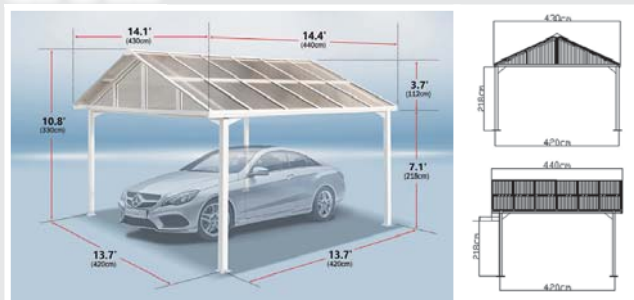

Special Features

Control Your Outdoor Living Weather

LOUVERED PERGOLA

Adjustable

- L2-3x3** 10' x 10' (3 x 3 m)
- L2-5x3** 16.4' x 10' (5 x 3 m)
- L2-4x3** 13' x 10' (4 x 3 m)
- L2-5x4** 16.4' x 13' (5 x 4 m)

POLYCARPORT

Polycarbonate Roof

- CP-3-14** 14.4' x 14.1' (4.4 x 4.3 m)
- CP-3-16** 16.7' x 14.1' (5.1 x 4.3 m)
- CP-3-19** 19' x 14.1' (5.8 x 4.3 m)

POLYCARPORT

Polycarbonate Roof

- CP-3-14** 14.4' x 14.1' (4.4 x 4.3 m)
- CP-3-16** 16.7' x 14.1' (5.1 x 4.3 m)
- CP-3-19** 19' x 14.1' (5.8 x 4.3 m)

Carports are designed to shelter a vehicle from the worst of the elements.

CP-3-14

CP-3-16

CP-3-19

POLYCARPORT

Polycarbonate Roof

- CPW-14 14.4' x 14.1' (4.4 x 4.3 m)
- CPW-16 16.7' x 14.1' (5.1 x 4.3 m)
- CPW-19 19' x 14.1' (5.8 x 4.3 m)

This two-sided paneled adds an extra level of security from the summer sun

POLYCARPORT

Polycarbonate Roof

- CPW-14 14.4' x 14.1' (4.4 x 4.3 m)
- CPW-16 16.7' x 14.1' (5.1 x 4.3 m)
- CPW-19 19' x 14.1' (5.8 x 4.3 m)