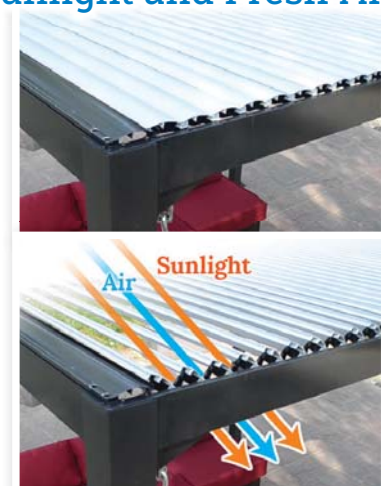

White pergola frame with beige sidewalls and side screen

Louvered Shade System

Easily Adjustable to provide as little or as much shade as you desire.

- 10 Years Warranty Aluminium Roof
- 10 Years Warranty Aluminium Frame

Crank Handle

LOUVERED PERGOLA

Adjustable

- L2-3x3** 10' x 10' (3 x 3 m)
- L2-5x3** 16.4' x 10' (5 x 3 m)
- L2-4x3** 13' x 10' (4 x 3 m)
- L2-5x4** 16.4' x 13' (5 x 4 m)

L2-5x3

Enjoy Sunlight and Fresh Air

DRAINAGE GUTTERS SYSTEM

Special Features

Control Your Outdoor Living Weather

LOUVERED PERGOLA

Adjustable

- L2-3x3** 10' x 10' (3 x 3 m)
- L2-5x3** 16.4' x 10' (5 x 3 m)
- L2-4x3** 13' x 10' (4 x 3 m)
- L2-5x4** 16.4' x 13' (5 x 4 m)