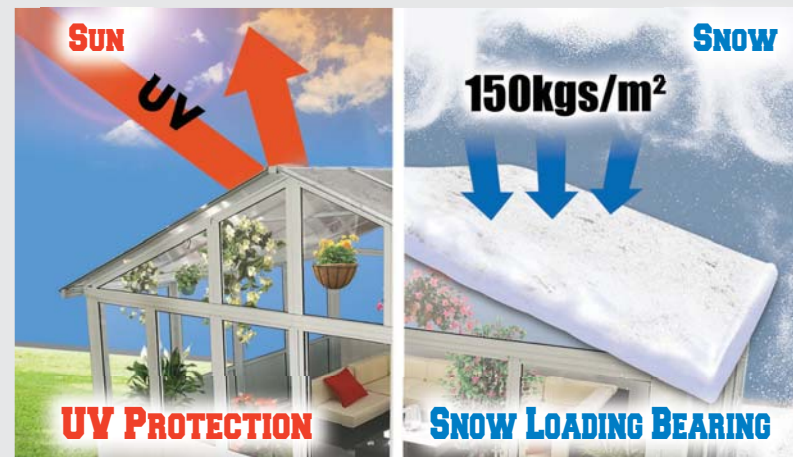

- 10 Years Warranty Aluminium Frame
- Transparent Tempered Glass Wall Panels
- 10 Years Warranty Polycarbonate Roof
- Easy To Assemble
- UV Protection 50+