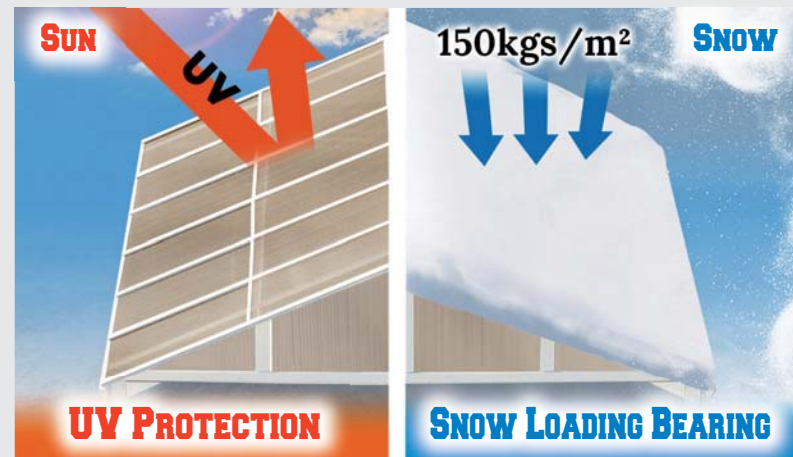

A Perfect Place for your Garden

The eave regular style roof creates an inviting and comfortable feel to the structure and is a perfect conversation starter while on the patio with friends.

Special Features

The POLYCARPORT design is favored by many who want an A-frame roof style applied roof panels that allow greater rain, snow and debris run-off - ideal for higher snow load areas.

- 10 Years Warranty Aluminium Frame
- Transparent Tempered Glass Wall Panels
- 10 Years Warranty Polycarbonate Roof
- Easy To Assemble
- UV Protection 50+