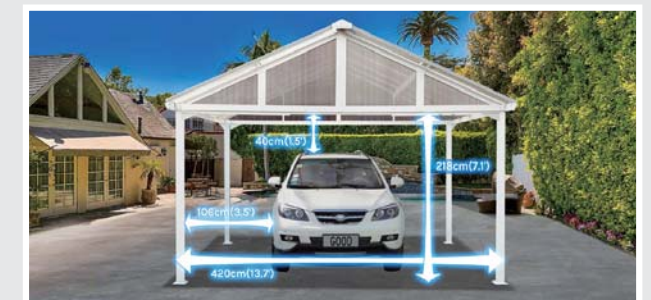

Carports are designed to shelter a vehicle from the worst of the elements.

CP-3-14

CP-3-16

CP-3-19

POLYCARPORT

Polycarbonate Roof

- CPW-14 14.4' x 14.1' (4.4 x 4.3 m)
- CPW-16 16.7' x 14.1' (5.1 x 4.3 m)
- CPW-19 19' x 14.1' (5.8 x 4.3 m)

This two-sided paneled adds an extra level of security from the summer sun

POLYCARPORT

Polycarbonate Roof

- CPW-14 14.4' x 14.1' (4.4 x 4.3 m)
- CPW-16 16.7' x 14.1' (5.1 x 4.3 m)
- CPW-19 19' x 14.1' (5.8 x 4.3 m)