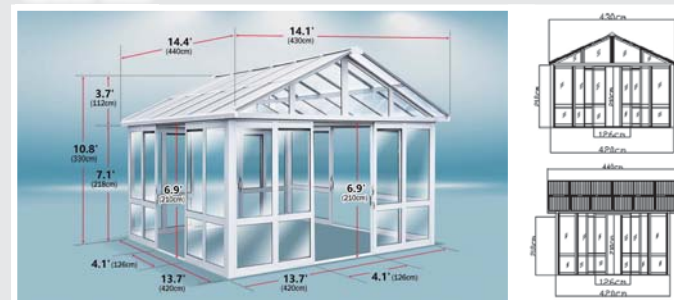

SUNHOUSE

Private Spa

- **SH-34** 14.1' x 12.1' (4.3 x 3.7 m)
- **SH-42** 14.4' x 14.1' (4.4 x 4.3 m)
- **SH-49** 16.7' x 14.1' (5.1 x 4.3 m)
- **SH-56** 19.2' x 14.1' (5.8 x 4.3 m)

SUNHOUSE

Family Room

- **SH-34** 14.1' x 12.1' (4.3 x 3.7 m)
- **SH-42** 14.4' x 14.1' (4.4 x 4.3 m)
- **SH-49** 16.7' x 14.1' (5.1 x 4.3 m)
- **SH-56** 19.2' x 14.1' (5.8 x 4.3 m)

Enjoy the sun, day and night, all year round

SH-34

SH-42

SH-49

SH-56