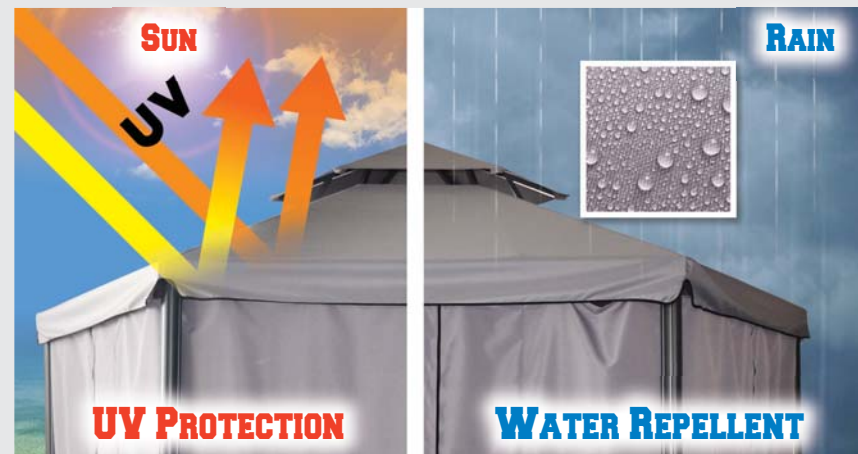

- 5 Years Warranty Aluminium Frame
- Polyester Side Walls
- Polyester Roof
- Easy To Assemble
- UV Protection 50+