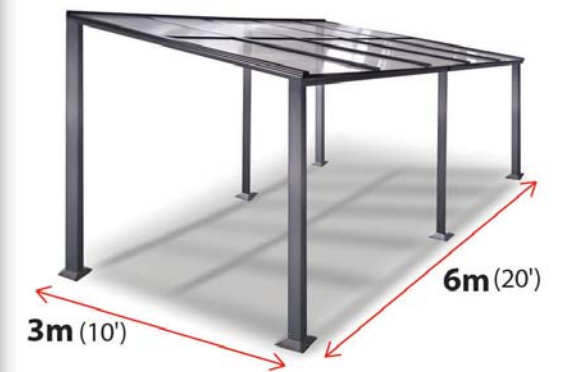

Bluetooth Disco Ball

POLYCAR

Polycarbonate Roof

CP01-6x3 20' x 10' (6 x 3 m)
CP02-6x3 20' x 10' (6 x 3 m)

CP02-6x3

- 10 Years Warranty Aluminium Frame
- Sturdy Powder Coating
- 10 Years Warranty Polycarbonate Roof
- Easy To Assemble
- UV Protection 50+