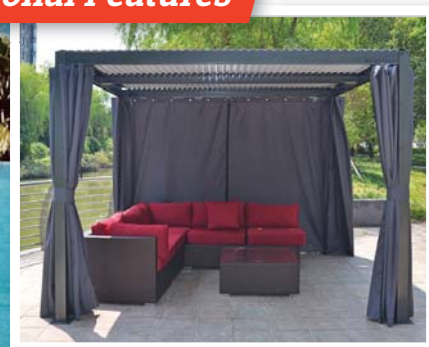

SUN GAZEBO 8

Polycarbonate Roof

- SG8-3x3  10' x 10' (3 x 3 m)
- SG8-4x3  13' x 10' (4 x 3 m)
- SG8-4x4  13' x 13' (4 x 4 m)

Whether it is a romantic occasion, enjoying a good book, or entertaining family and friends; the Sun Gazebo is guaranteed to make any outdoor experience extra special.

LOUVERED PERGOLA

White Louvered Roof

- L2-3x3 10' x 10' (3 x 3 m)
- L2-5x3 16.4' x 10' (5 x 3 m)
- L2-4x3 13' x 10' (4 x 3 m)
- L2-5x4 16.4' x 13' (5 x 4 m)

L2-3x3
White Louvered Roof

LOUVERED PERGOLA

Grey Louvered Roof

- L2-3x3 10' x 10' (3 x 3 m)
- L2-5x3 16.4' x 10' (5 x 3 m)
- L2-4x3 13' x 10' (4 x 3 m)
- L2-5x4 16.4' x 13' (5 x 4 m)

L2-3x3
Grey Louvered Roof

Optional Features

Polyester Side Walls

Charming white pergola frame with sidewalls and side screen