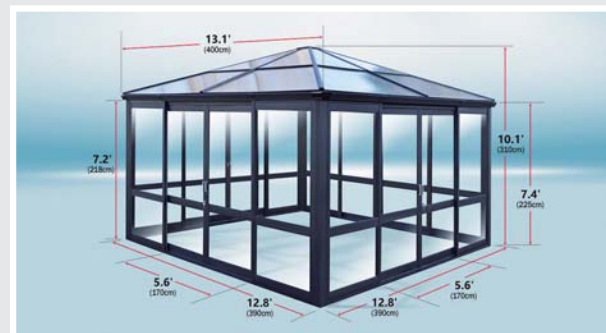

SUN GAZEBO 5

Polycarbonate Roof

- SG5-3x3 10' x 10' (3 x 3 m)
- SG5-3.5x3.5 11.5' x 11.5' (3.5 x 3.5 m)
- SG5-4x3 13' x 10' (4 x 3 m)
- SG5-4x4 13' x 13' (4 x 4 m)

SUN GAZEBO 5

Polycarbonate Roof

- SG5-3x3 10' x 10' (3 x 3 m)
- SG5-3.5x3.5 11.5' x 11.5' (3.5 x 3.5 m)
- SG5-4x3 13' x 10' (4 x 3 m)
- SG5-4x4 13' x 13' (4 x 4 m)

Enjoy the sun, day and night, all year round

This Sun Gazebo offers privacy you've been longing for. Turn this elegant extension of your home to an outdoor paradise for your family and friends.

The Sun Gazebo has sliding doors on all 4 sides.

- 10 Years Warranty Aluminium Frame
- Transparent Tempered Glass Wall Panels
- 10 Years Warranty Polycarbonate Roof
- Easy To Assemble
- UV Protection 50+